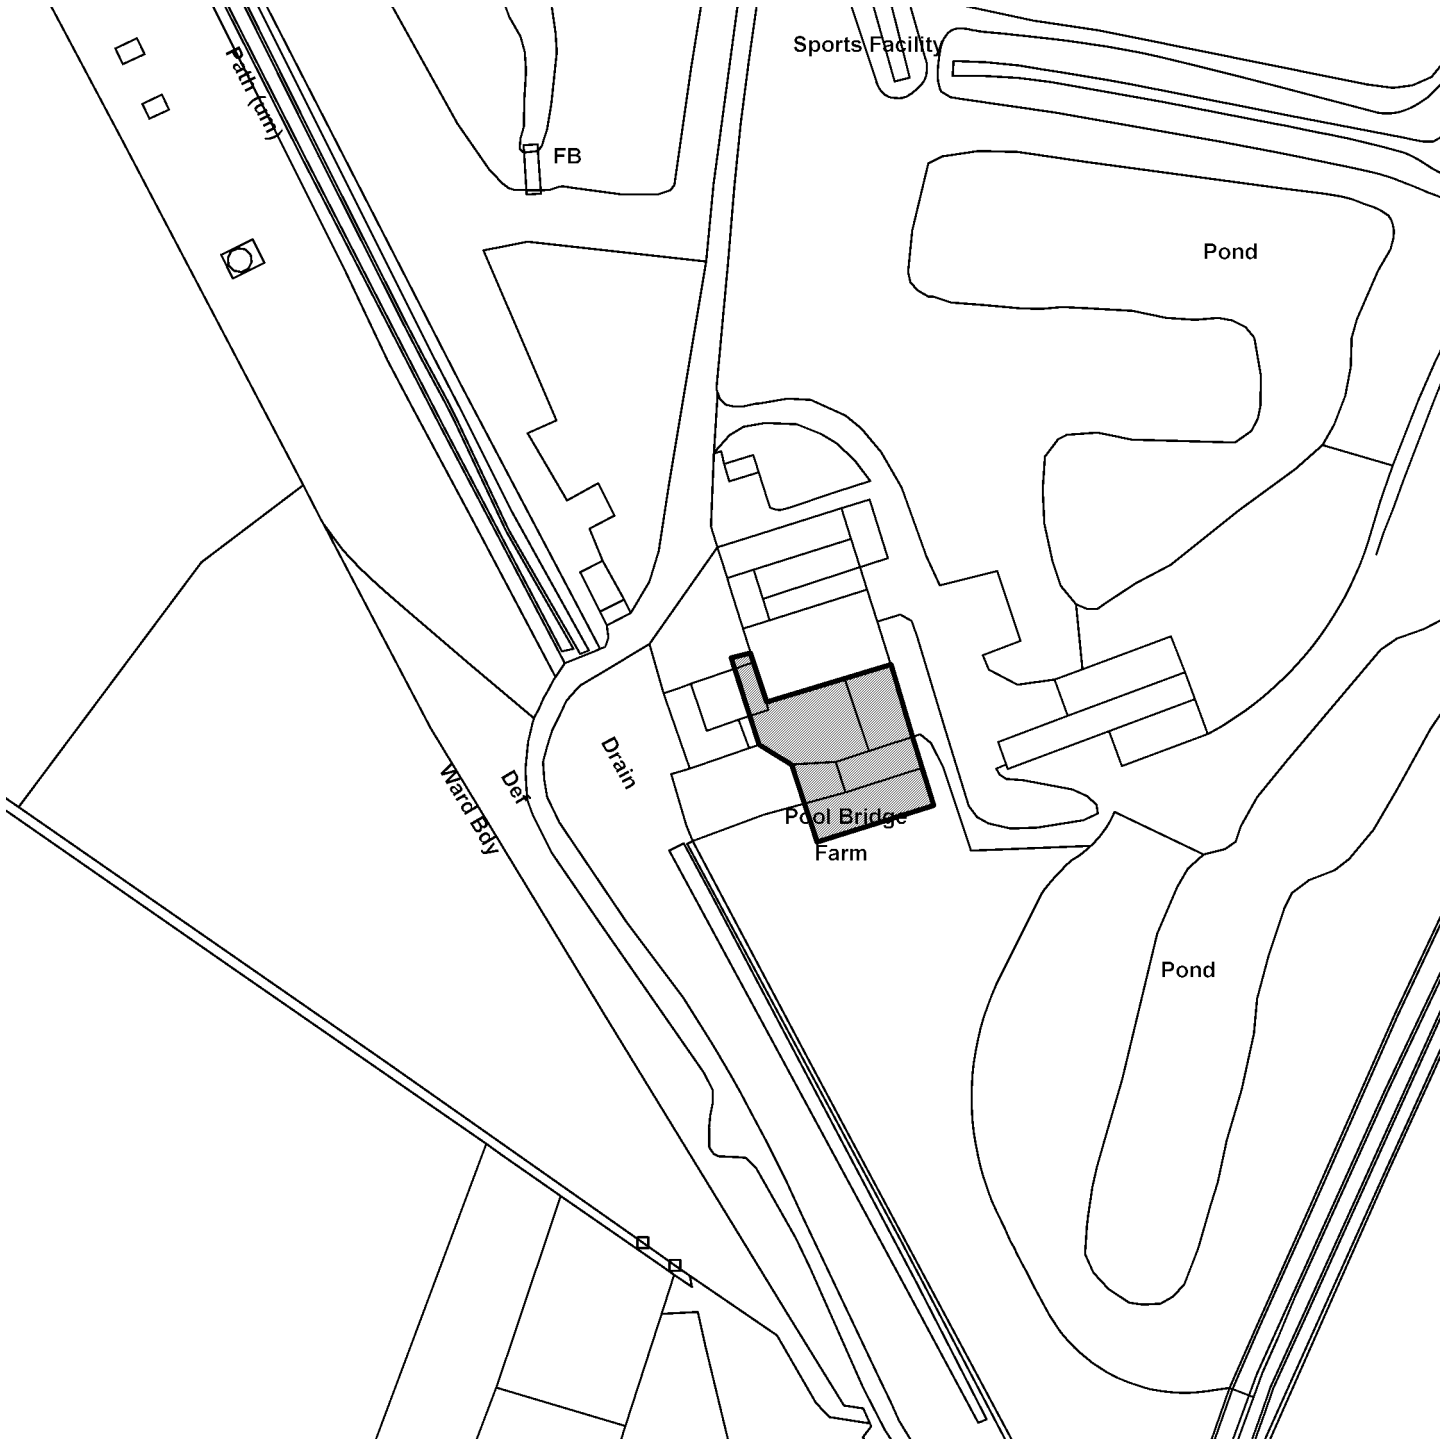

17/00411/OUT

Pool Bridge Farm, Wheldrake Lane, Crockey Hill

Scale : 1:1297

Reproduced from the Ordnance Survey map with the permission of the Controller of Her Majesty's Stationery Office © Crown Copyright 2000.